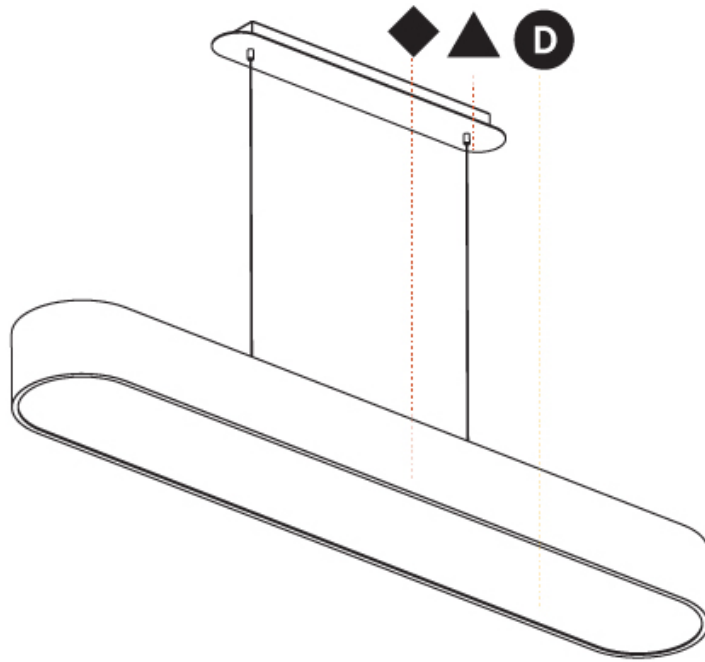

SMOOTHLINE SUSPENSION

A30271-

PROJECT	_____
TYPE	_____
SPECIFIER	_____
QUANTITY	_____
DATE	_____