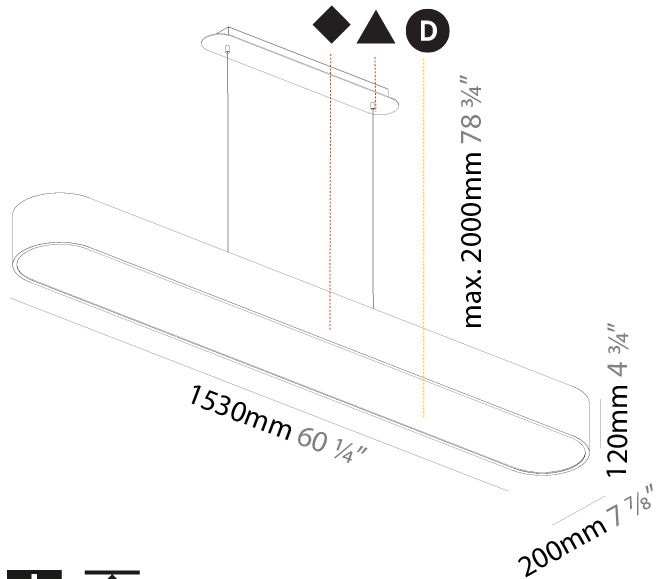

GENERAL

Series: Smoothy
Subseries: Smoothline
Brand: Prolicht
Division: Architectural
Mounting Type: Suspension
Mounting Location: Ceiling
Subcategory: Profile

PHYSICAL

Shape: Oblong
Length (mm): 1530
Length (in): 60 1/4
Width (mm): 200
Width (in): 7 7/8
Height (mm): 120
Height (in): 4 3/4
Max. Overall Height (mm): 2120
Max. Overall Height (in): 82 1/2
Light Distribution: Direct
Weight (kg): 10.765
Weight (lbs): 23.73
Diffuser: PMMA - Opal or Micro-Prism
Fixture Finish: SSR / BKV / CWI / CRY / HAB / LAG / UFT / ITA / RUA / RUR / MIC / FTG / MYG / TWT / LOD / PUS / FRO / FUP / KIA / POP / BLS / SPG / MEY / GOH / GUM / CHC / COM / ABZ / JAG / OBR / MOS / ROR
Fixture Material: Extruded Aluminum / Steel
Cable Details: 2000mm / 78 3/4"

ELECTRICAL

Lamp Type: LED (Zhaga Standard)
Input Wattage (W): 52.5
Total Output Wattage (W): 45
Dimming: Tri-Mode (Non-Dimming and Phase Dimming (120Vac only) and 0-10V Dimming)
Driver Included: Yes
Driver Location: Integrated
Driver Type: Constant Current - Universal
Driver Class: Class 2
Input Voltage (V): 120 - 277
Constant Current (MA): 500

LED

Number of LEDs: 15
Color Temperature (°K): 3000 / 3500 / 4000
Max. Delivered Lumen (lm): 3650 / 3930 / 4010
CRI: >80 CRI
Lamp Life (hrs): 50000

OPTICAL

RATINGS AND CERTIFICATIONS

Certified By: Certified for North American Standards
IP rating: IP20