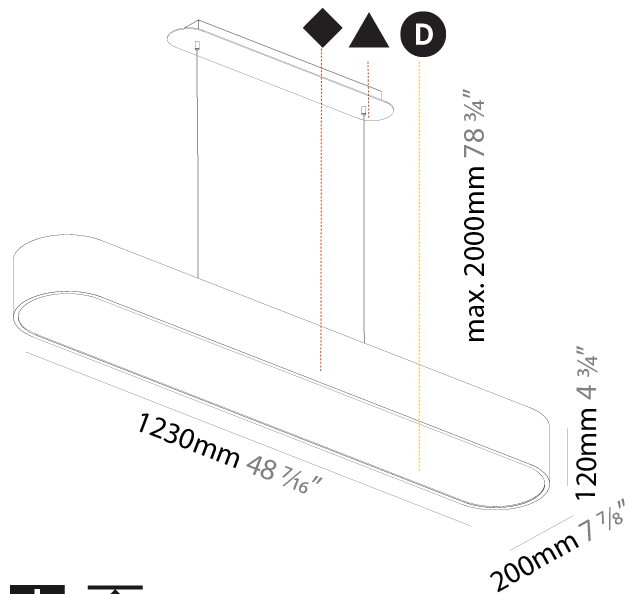

GENERAL

Series: Smoothy
Subseries: Smoothline
Brand: Prolicht
Division: Architectural
Mounting Type: Suspension
Mounting Location: Ceiling
Subcategory: Profile

PHYSICAL

Shape: Oblong
Length (mm): 1230
Length (in): 48 7/16
Width (mm): 200
Width (in): 7 7/8
Height (mm): 120
Height (in): 4 3/4
Max. Overall Height (mm): 2120
Max. Overall Height (in): 82 1/2
Light Distribution: Direct
Weight (kg): 8.855
Weight (lbs): 19.48
Diffuser: PMMA - Opal or Micro-Prism
Fixture Finish: SSR / BKV / CWI / CRY / HAB / LAG / UFT / ITA / RUA / RUR / MIC / FTG / MYG / TWT / LOD / PUS / FRO / FUP / KIA / POP / BLS / SPG / MEY / GOH / GUM / CHC / COM / ABZ / JAG / OBR / MOS / ROR
Fixture Material: Extruded Aluminum / Steel
Cable Details: 2000mm / 78 3/4"

ELECTRICAL

Lamp Type: LED (Zhaga Standard)
Input Wattage (W): 42
Total Output Wattage (W): 38
Dimming: Tri-Mode (Non-Dimming and Phase Dimming (120Vac only) and 0-10V Dimming)
Driver Included: Yes
Driver Location: Integrated
Driver Type: Constant Current - Universal
Driver Class: Class 1
Input Voltage (V): 120 - 277
Constant Current (MA): 500

LED

Number of LEDs: 12
Color Temperature (°K): 3000 / 3500 / 4000
Max. Delivered Lumen (lm): 2920 / 3146 / 3210
CRI: >80 CRI
Lamp Life (hrs): 50000

OPTICAL

RATINGS AND CERTIFICATIONS

Certified By: Certified for North American Standards
IP rating: IP20