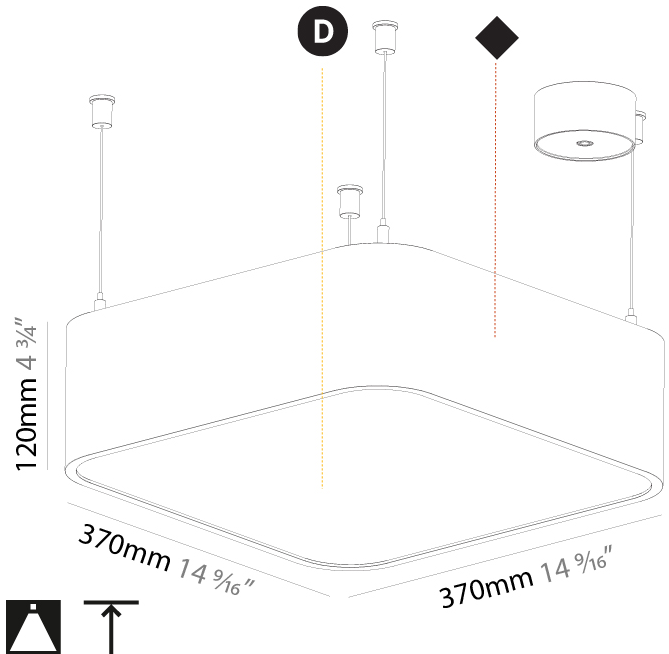

GENERAL

Series: Smoothy
Subseries: Smoothy Standard
Brand: Prolicht
Division: Architectural
Mounting Type: Suspension
Mounting Location: Ceiling
Subcategory: Ambient

PHYSICAL

Shape: Square
Length (mm): 370
Length (in): 14 ⁹/₁₆
Width (mm): 370
Width (in): 14 ⁹/₁₆
Height (mm): 120
Height (in): 4 ³/₄
Max. Overall Height (mm): 2120
Max. Overall Height (in): 83 ⁷/₁₆
Light Distribution: Direct
Weight (kg): 4.15
Weight (lbs): 9.13
Diffuser: PMMA - Opal or Micro-Prism
Fixture Finish: SSR / BKV / CWI / CRY / HAB / LAG / UFT / ITA / RUA / RUR / MIC / FTG / MYG / TWT / LOD / PUS / FRO / FUP / KIA / POP / BLS / SPG / MEY / GOH / GUM / CHC / COM / ABZ / JAG / OBR / MOS / ROR
Fixture Material: Extruded Aluminum / Steel
Cable Details: 2000mm / 78 3/4"

ELECTRICAL

Lamp Type: LED (Zhaga Standard)
Input Wattage (W): 12
Total Output Wattage (W): 10
Dimming: Non-Dimmable
Driver Included: Yes
Driver Location: Integrated
Driver Type: Constant Current - Universal
Driver Class: Class 2
Input Voltage (V): 120 - 277
Constant Current (MA): 350
Upon Request: (Not included - see components) Integral: 0-10Vdc dimming / Phase dimming 120Vac only

LED

Color Temperature (°K): 3000 / 3500 / 4000
Max. Delivered Lumen (lm): 1380 / 1401 / 1430
CRI: >80 CRI
Efficiency (%): 82.7
Lamp Life (hrs): 50000

OPTICAL

RATINGS AND CERTIFICATIONS

Certified By: Certified for North American Standards
IP rating: IP20