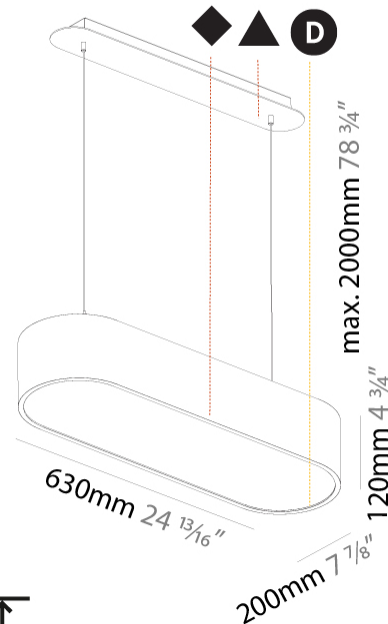

GENERAL

Series: Smoothy
Subseries: Smoothline
Brand: Prolicht
Division: Architectural
Mounting Type: Suspension
Mounting Location: Ceiling
Subcategory: Ambient

PHYSICAL

Shape: Oval
Length (mm): 630
Length (in): 24 ¹³/₁₆"
Width (mm): 200
Width (in): 7 ⁷/₈"
Height (mm): 120
Height (in): 4 ³/₄"
Max. Overall Height (mm): 2120
Max. Overall Height (in): 82 ¹/₂"
Light Distribution: Direct
Weight (kg): 5.043
Weight (lbs): 11.40
Diffuser: PMMA - Opal or Micro-Prism
Fixture Finish: SSR / BKV / CWI / CRY / HAB / LAG / UFT / ITA / RUA / RUR / MIC / FTG / MYG / TWT / LOD / PUS / FRO / FUP / KIA / POP / BLS / SPG / MEY / GOH / GUM / CHC / COM / ABZ / JAG / OBR / MOS / ROR
Fixture Material: Extruded Aluminum / Steel
Cable Details: 2000mm / 78 3/4"

ELECTRICAL

Lamp Type: LED (Zhaga Standard)
Input Wattage (W): 21
Total Output Wattage (W): 18
Dimming: Tri-Mode (Non-Dimming and Phase Dimming (120Vac only) and 0-10V Dimming)
Driver Included: Yes
Driver Location: Integrated
Driver Type: Constant Current - Universal
Driver Class: Class 2
Input Voltage (V): 120 - 277
Constant Current (MA): 500

LED

Number of LEDs: 6 x 3W
Color Temperature (°K): 3000 / 3500 / 4000
Max. Delivered Lumen (lm): 1530 / 1646 / 1680
Lamp Life (hrs): 50000

OPTICAL

RATINGS AND CERTIFICATIONS

Certified By: Certified for North American Standards
IP rating: IP20