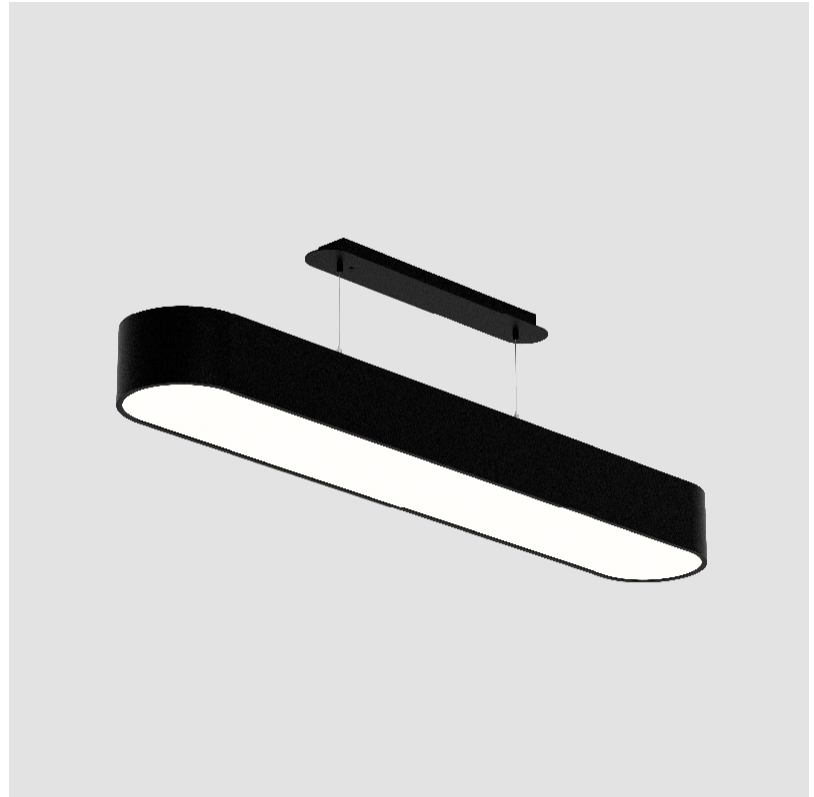

GENERAL

Series: Smoothy
Subseries: Smoothline
Brand: Prolicht
Division: Architectural
Mounting Type: Suspension
Mounting Location: Ceiling
Subcategory: Profile

PHYSICAL

Shape: Oblong
Length (mm): 1230
Length (in): 48 7/16
Width (mm): 200
Width (in): 7 7/8
Height (mm): 120
Height (in): 4 3/4
Max. Overall Height (mm): 2120
Max. Overall Height (in): 82 1/2
Light Distribution: Direct
Weight (kg): 8.855
Weight (lbs): 19.48
Diffuser: PMMA - Opal or Micro-Prism
Fixture Finish: SSR / BKV / CWI / CRY / HAB / LAG / UFT / ITA / RUA / RUR / MIC / FTG / MYG / TWT / LOD / PUS / FRO / FUP / KIA / POP / BLS / SPG / MEY / GOH / GUM / CHC / COM / ABZ / JAG / OBR / MOS / ROR
Fixture Material: Extruded Aluminum / Steel
Cable Details: 2000mm / 78 3/4"

ELECTRICAL

Lamp Type: LED (Zhaga Standard)
Input Wattage (W): 42
Total Output Wattage (W): 38
Dimming: Tri-Mode (Non-Dimming and Phase Dimming (120Vac only) and 0-10V Dimming)
Driver Included: Yes
Driver Location: Integrated
Driver Type: Constant Current - Universal
Driver Class: Class 1
Input Voltage (V): 120 - 277
Constant Current (MA): 500

LED

Number of LEDs: 12
Color Temperature (°K): 3000 / 3500 / 4000
Max. Delivered Lumen (lm): 2920 / 3146 / 3210
CRI: >80 CRI
Lamp Life (hrs): 50000

OPTICAL

RATINGS AND CERTIFICATIONS

Certified By: Certified for North American Standards
IP rating: IP20