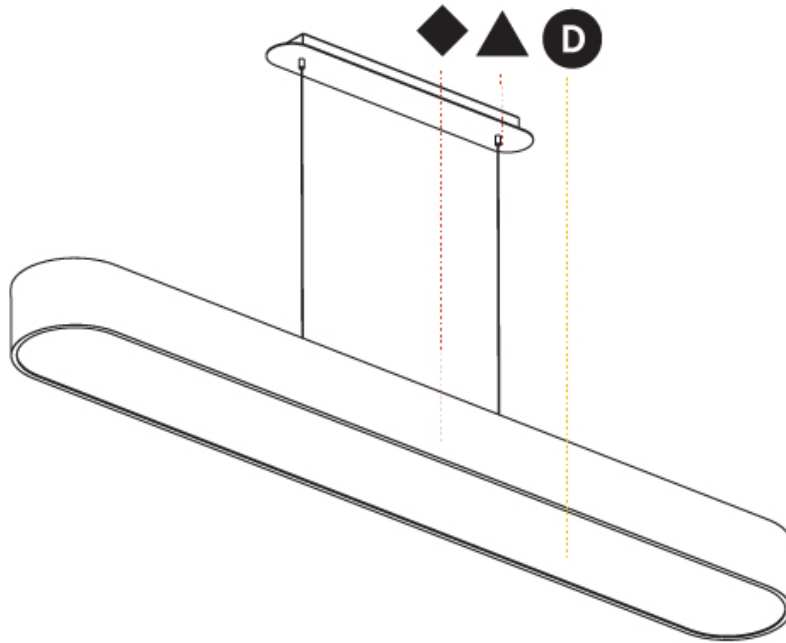

SMOOTHLINE SUSPENSION

A30275-

PROJECT
TYPE
SPECIFIER
QUANTITY
DATE